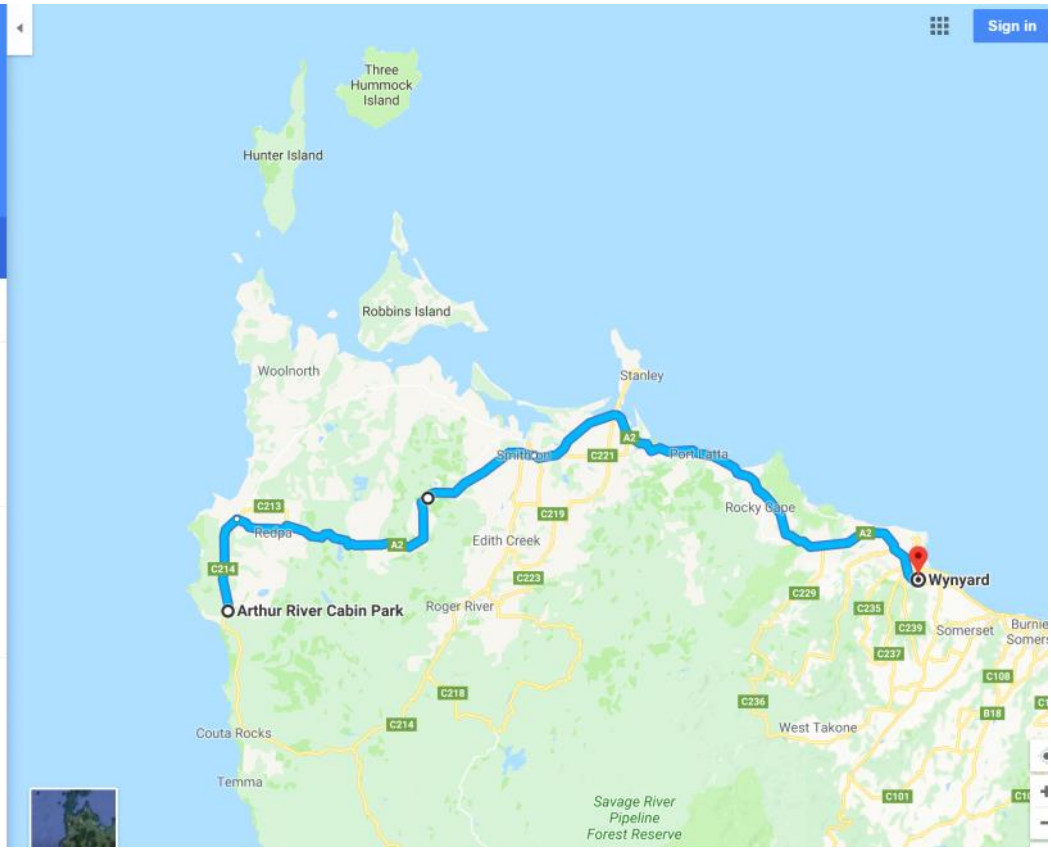

140 Arthur River to Wynyard

Sunday, 28 January 2018 1:55 PM

Navigation interface showing route details:

- Start: Arthur River Cabin Park, 1239 Arthur Riv
- Destination: Wynyard, Tasmania 7325
- Mode: Bicycle (indicated by a bicycle icon)
- Route: via Bass Hwy/A2
- Distance: 126 km
- Duration: 6 h 57 min
- Warning: This route has restricted usage or includes private roads.
- Vertical scale: † 815 m - ‡ 867 m
- Horizontal scale: 221 m, 5 m

Screen clipping taken: 28/01/2018 1:55 PM