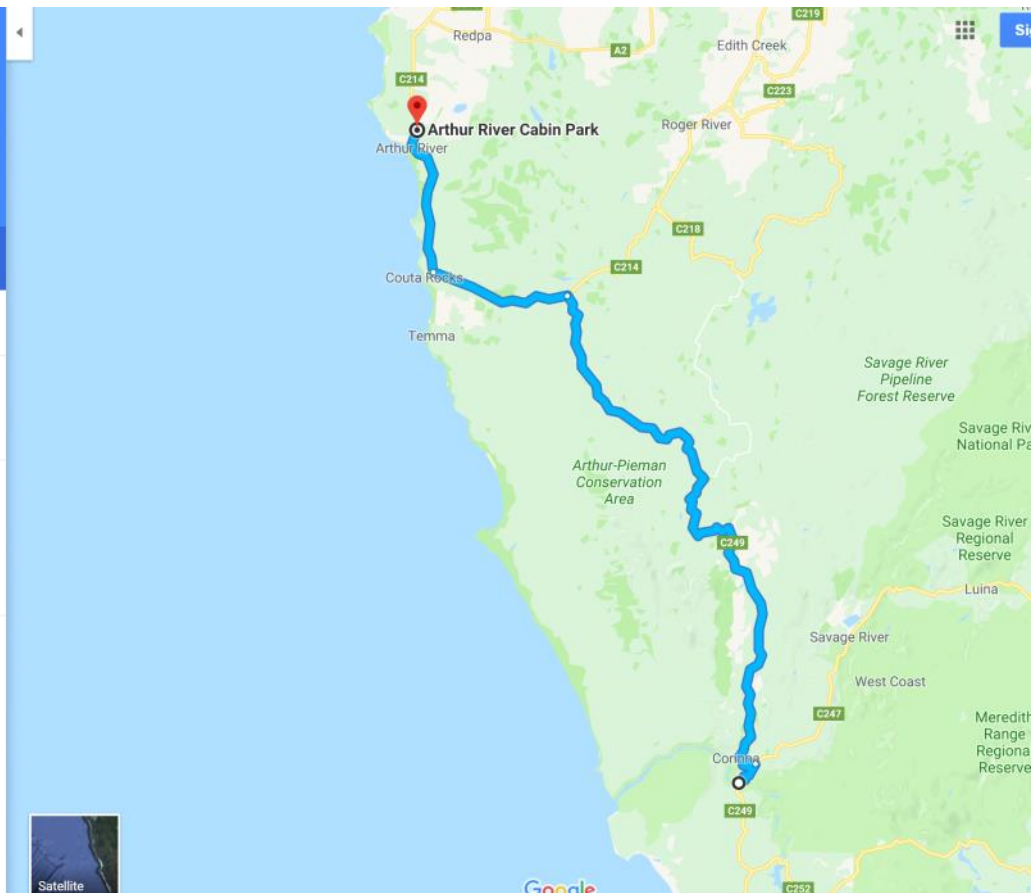

139 Corinna to Arthur River

Sunday, 28 January 2018 1:52 PM

Navigation interface showing route options and elevation profile.

Corinna Wilderness Resort, Corinna Rd,
Arthur River Cabin Park, 1239 Arthur Riv

OPTIONS

Send directions to your phone

via C249 and C214 7 h 11 min
110 km

DETAILS

↑ 1,344 m · ↓ 1,277 m

407 m
8 m

Screen clipping taken: 28/01/2018 1:52 PM