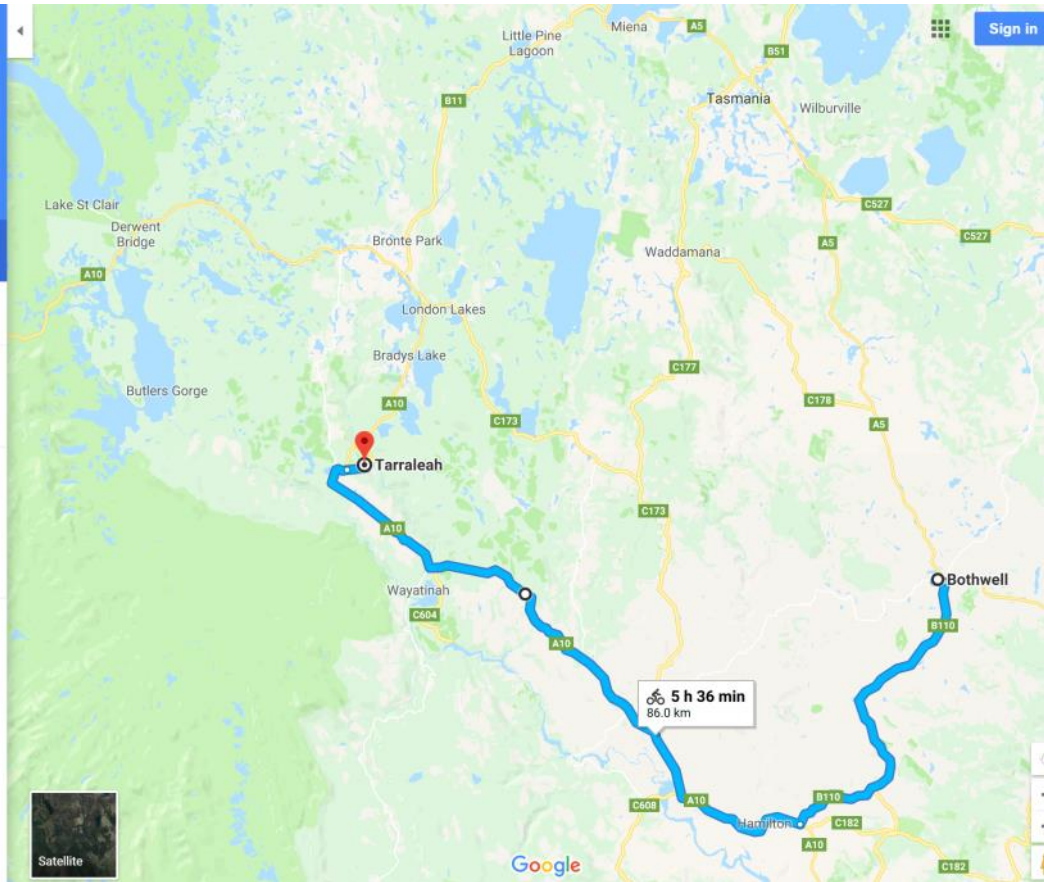

135 Bothwell to Tarraleah

Sunday, 28 January 2018 1:43 PM

Bothwell, Tasmania 7030
Tarraleah, Tasmania 7140
Add destination

OPTIONS

Send directions to your phone

via B110 and Lyell Hwy/A10 5 h 36 min
86.0 km

DETAILS

↑ 1,170 m · ↓ 929 m

Screen clipping taken: 28/01/2018 1:43 PM