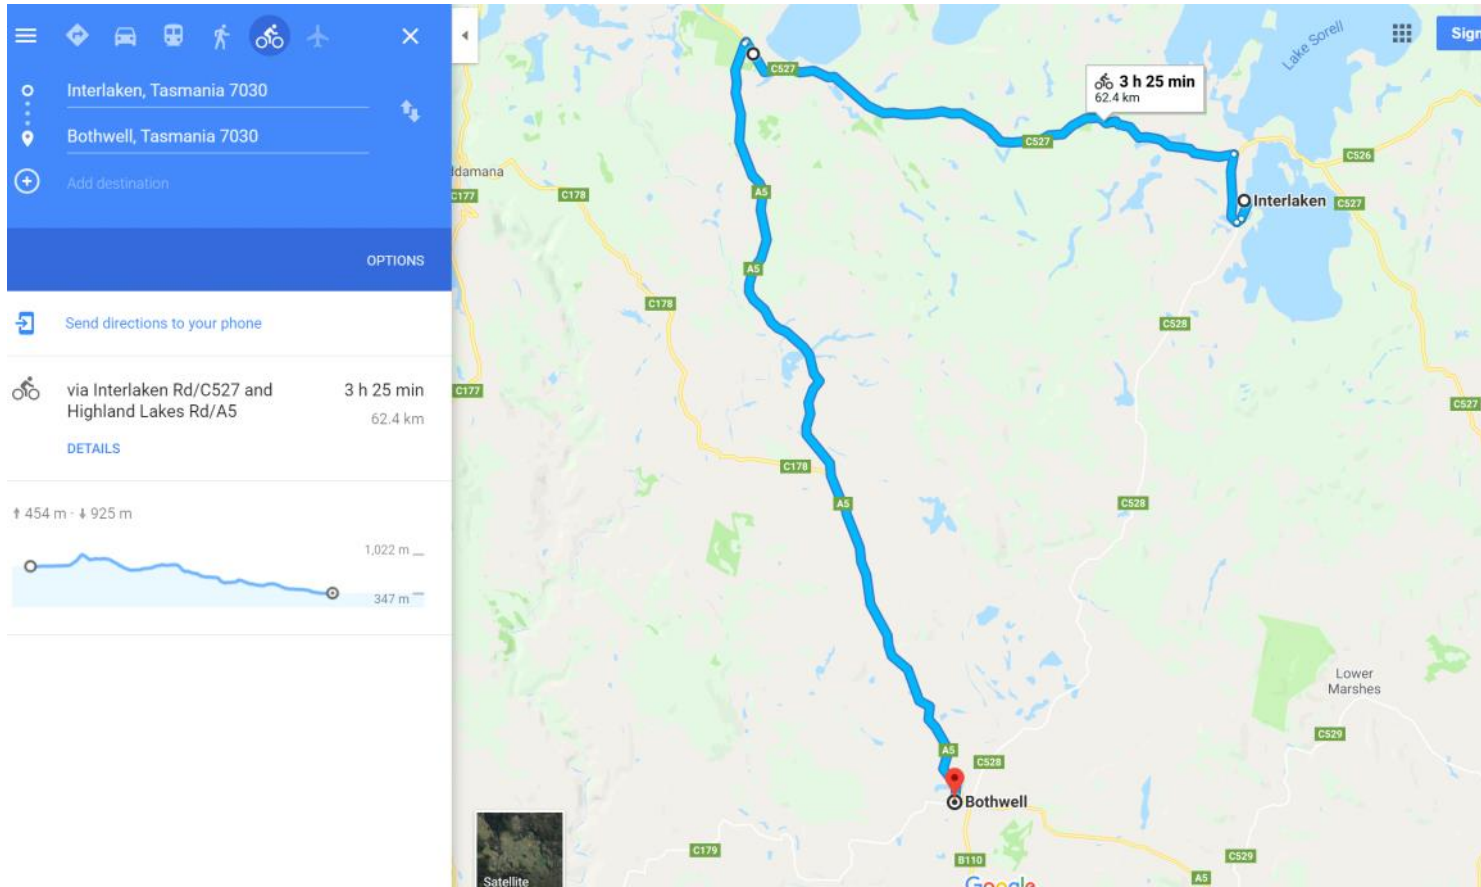

134 Interlaken to Bothwell

Sunday, 28 January 2018 1:41 PM

Screen clipping taken: 28/01/2018 1:41 PM