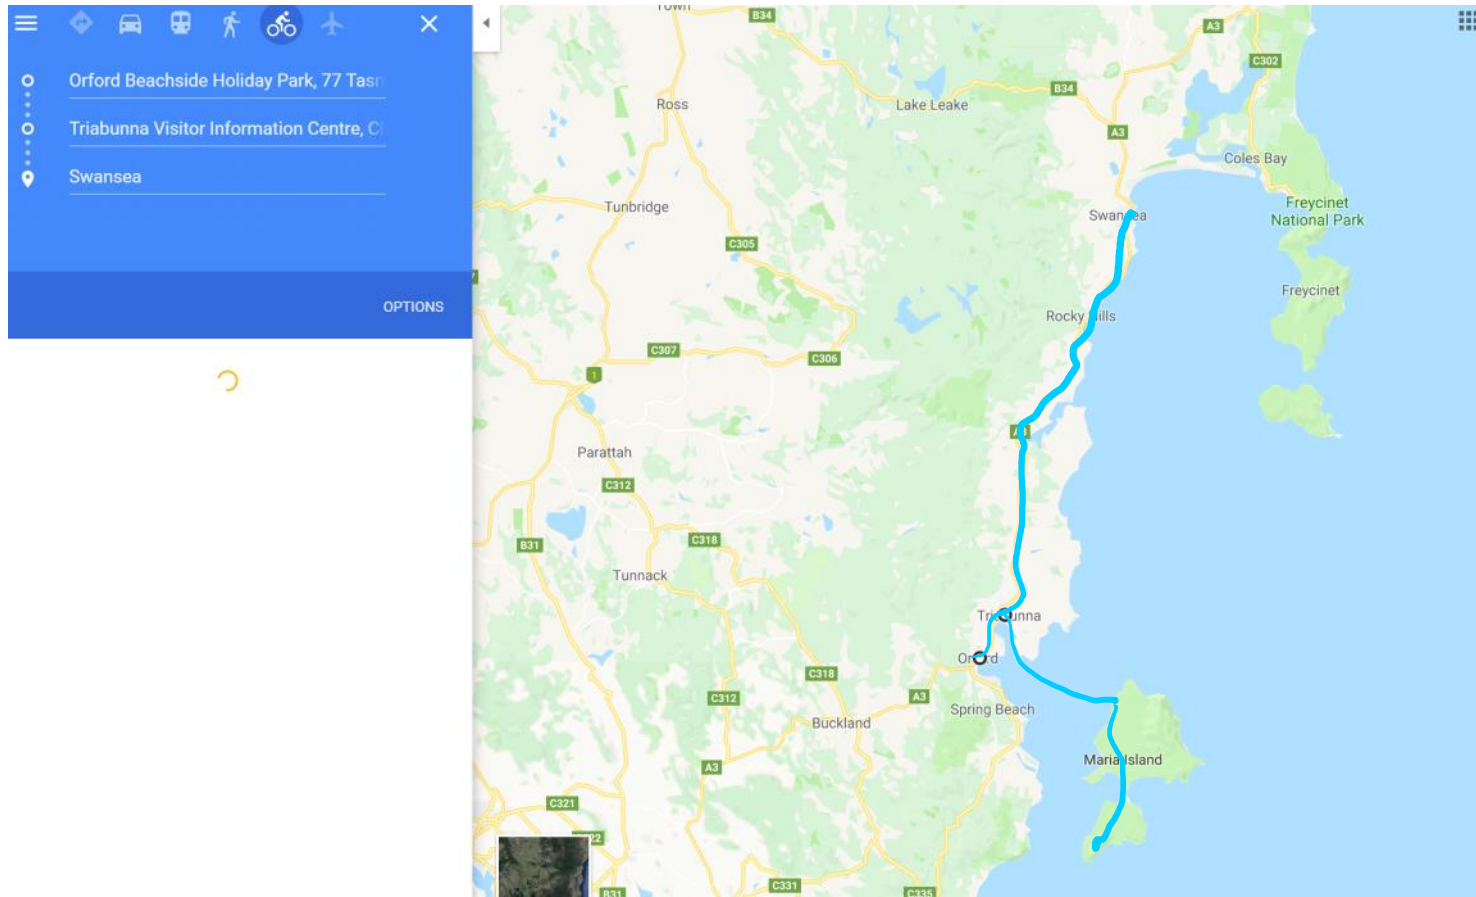

131 Orford to Swansea

Monday, 15 January 2018 6:12 PM

Screen clipping taken: 15/01/2018 6:13 PM