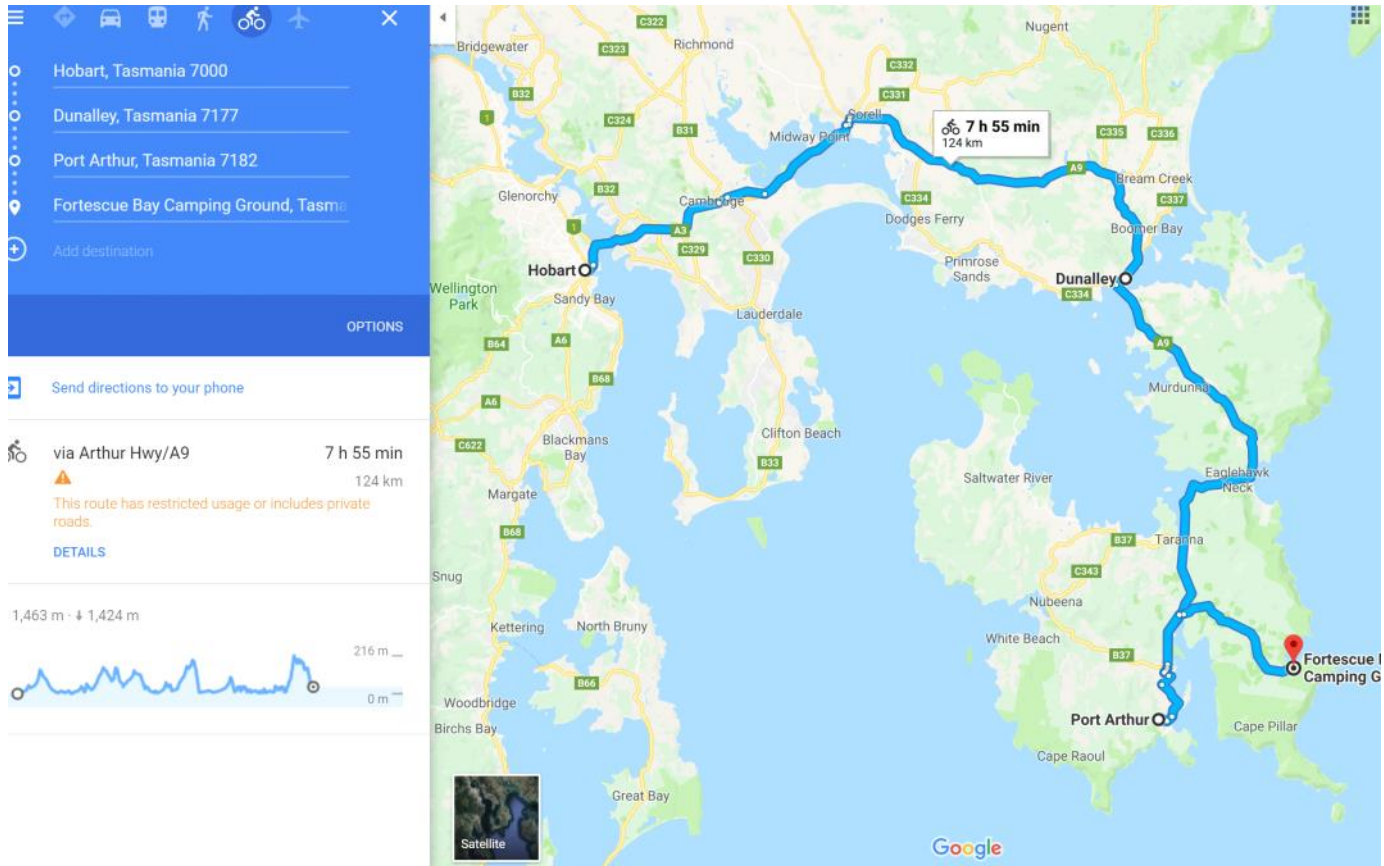

# 129 Hobart to Fortescue Bay

Monday, 15 January 2018 5:52 PM

Screen clipping taken: 15/01/2018 5:54 PM