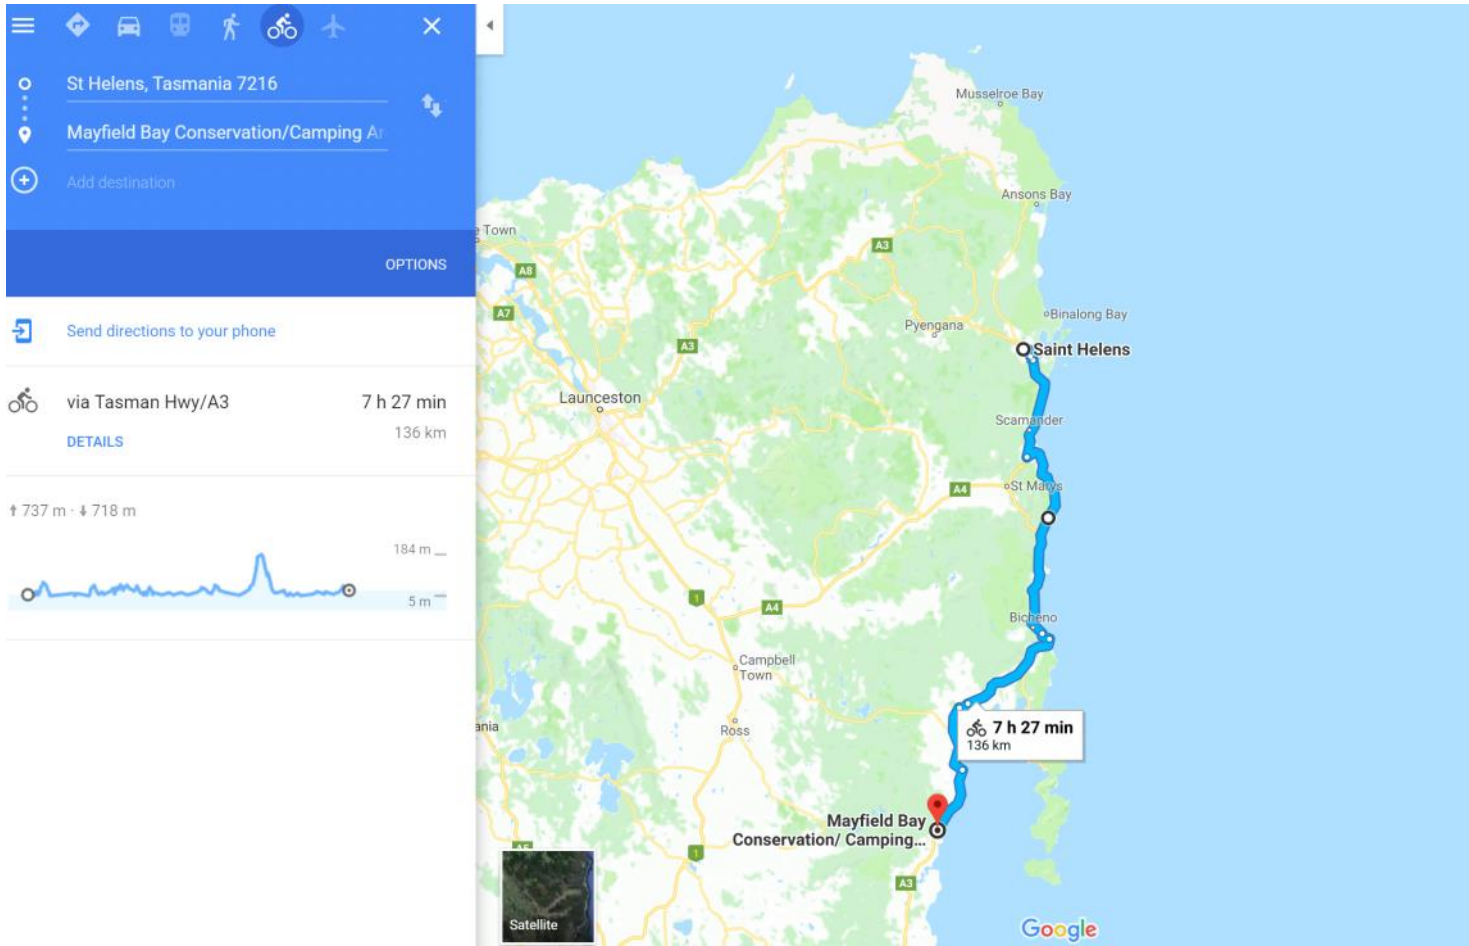

124 St Helens to Mayfield Bay

Friday, 29 December 2017 8:52 PM

Screen clipping taken: 29/12/2017 8:53 PM