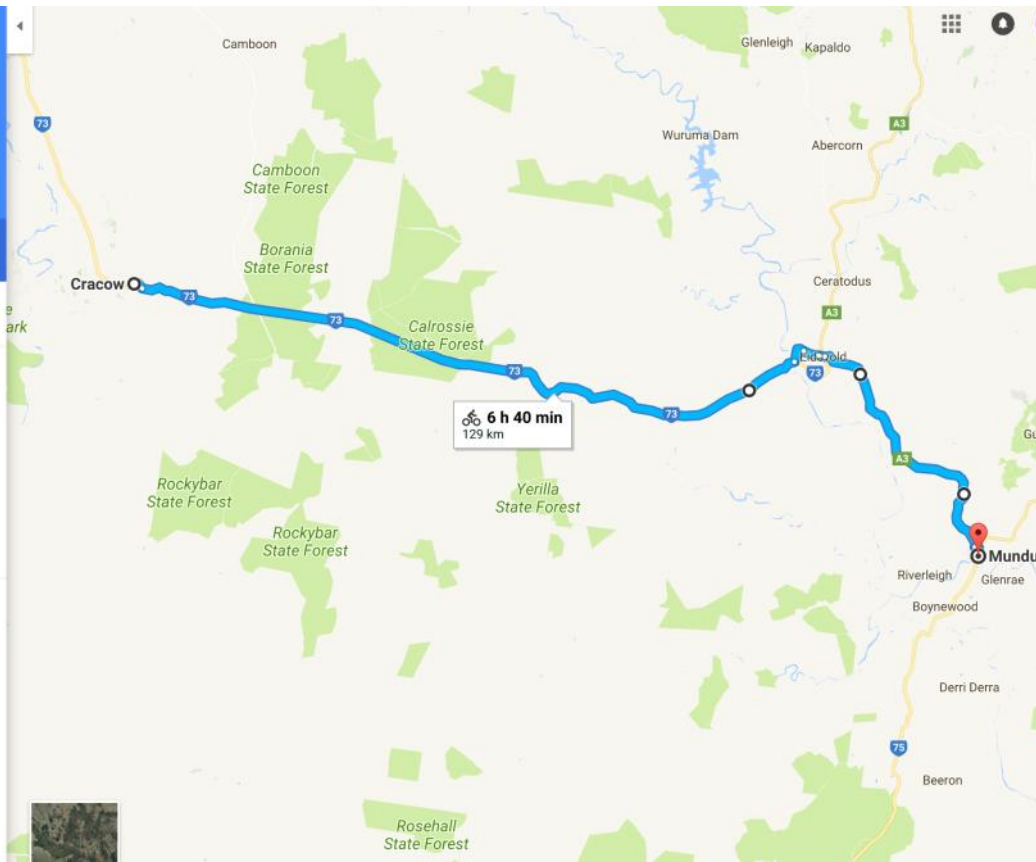

Day 22 Cracow to Munduberra

Saturday, 25 November 2017 9:06 PM

Navigation interface showing route details for a bicycle trip from Cracow, Queensland 4719 to Munduberra, Queensland 4626. The route is via State Route 73 and Burnett Hwy/A3, with a total distance of 129 km and an estimated time of 6 h 40 min. The elevation profile shows a total ascent of 768 m and a total descent of 1,011 m. The route passes through several state forests including Camboon, Borania, Calrossie, Rockybar, Yerilla, and Rosehall.

Cracow, Queensland 4719
Munduberra, Queensland 4626
Add destination

OPTIONS

Send directions to your phone

via State Route 73 and Burnett Hwy/A3 6 h 40 min
129 km
↑ 768 m · ↓ 1,011 m

439 m
124 m

DETAILS

Screen clipping taken: 25/11/2017 9:10 PM