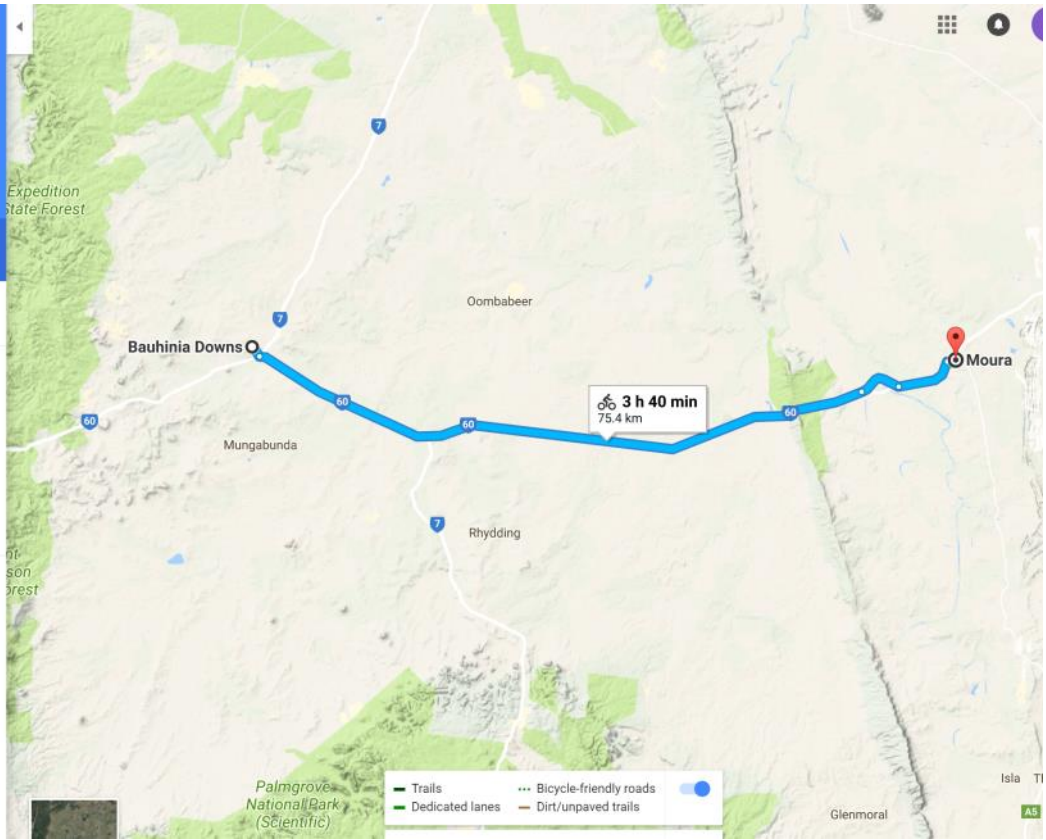

Day 20

Friday, 24 November 2017 8:19 AM

Navigation interface showing route options and details.

Bauhinia Downs, Bauhinia QLD 4718
Moura, Queensland 4718
Add destination

OPTIONS

Send directions to your phone

via Dawson Hwy/State Route 60 3 h 40 min
↑ 214 m - ↓ 267 m 75.4 km

DETAILS

Screen clipping taken: 24/11/2017 8:21 AM