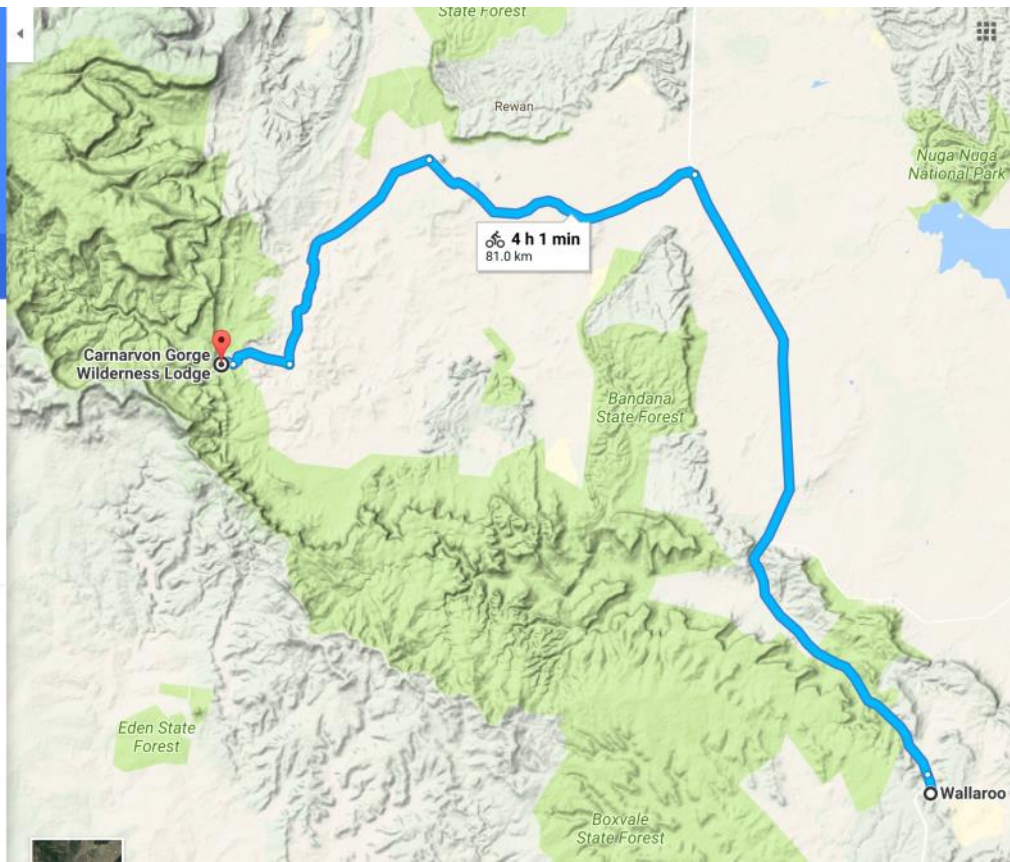

Day 17

Friday, 24 November 2017 8:07 AM

Navigation interface showing route details:

- Wallaroo Track, Arcadia Valley QLD 470
- Carnarvon Gorge Wilderness Lodge, 40
- Add destination
- OPTIONS
- Send directions to your phone
- via Carnarvon Hwy 4 h 1 min
- ↑ 198 m · ↓ 302 m 81.0 km
- 497 m
- 276 m
- DETAILS

Screen clipping taken: 24/11/2017 8:08 AM